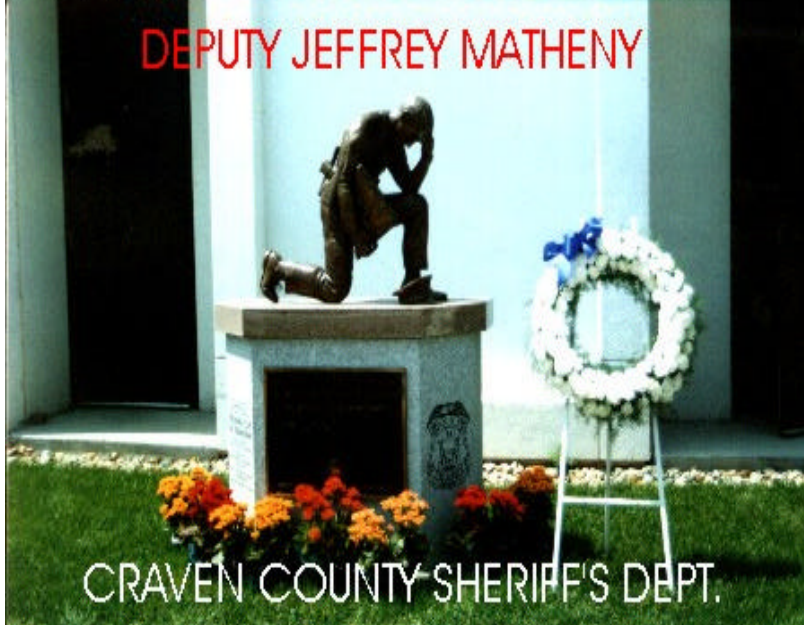

The statue was designed by Brodin Studios, Inc. Law Enforcement Recognition Minneapolis, MN (c) 1995 All Rights Reserved

“Only you could know the pain”

Men and women in the law enforcement community from around the globe feel your loss.

Deputy Matheny will always have a seat in our “roll call room.” as he watches over and guides all officers forever who answer the call.

From the TopCops family, we send our condolences. You and your loved one will be remembered always as heroes.