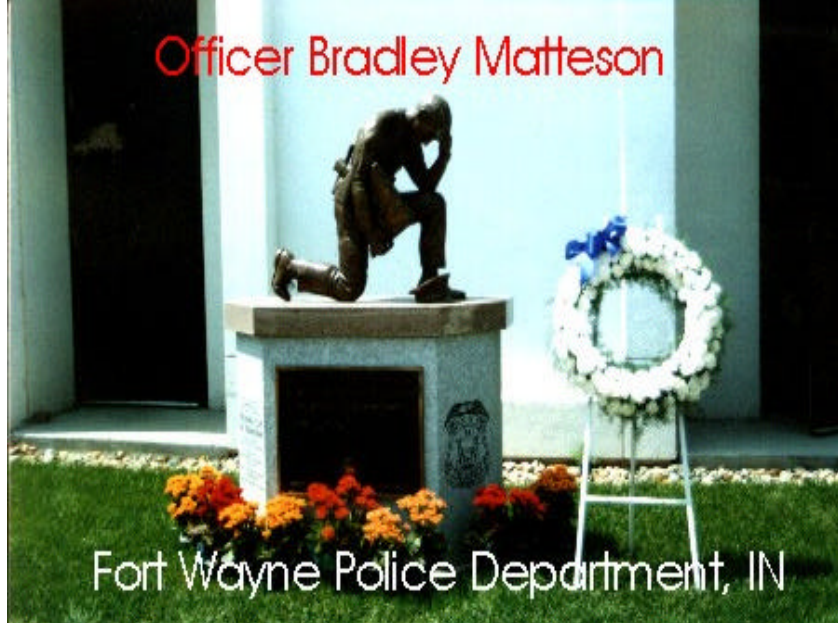

The statue was designed by Brodin Studios, Inc. Law Enforcement Recognition
Minneapolis, MN (c) 1995 All Rights Reserved

“Only you could know the pain”

Your loss is felt by men and women in the law enforcement community from around the globe. Officer Matteson will always have a seat in our “roll call room.” as he watches over and guides all officers forever who answers the call.

From the TopCops family, we send our condolences. You and your loved one will be remembered always as heroes.

TopCops on the Internet
<http://www.topcops.com>
T.E.A.R.S
(TopCops Enforcement Agencies Reaching Survivors)
From Around the World

Made especially for you by: TopCops on the Internet

Deborah Gully
Brenda Leigh-Higgs (coordinator)
Post Office Box 531
Flushing, New York 11367
Email to: T.E.A.R.S@TopCops.com

TopCops on the Internet
Post Office Box 531
Flushing, New York 11367
<http://www.topcops.com/>

T.E.A.R.S

(TopCops Enforcement Agencies Reaching Survivors)
T.E.A.R.S@TopCops.com
Consoling Families of Fallen Officers
From Around The World
<http://www.topcops.com/condolence.htm>
Our condolences to the Matteson Family