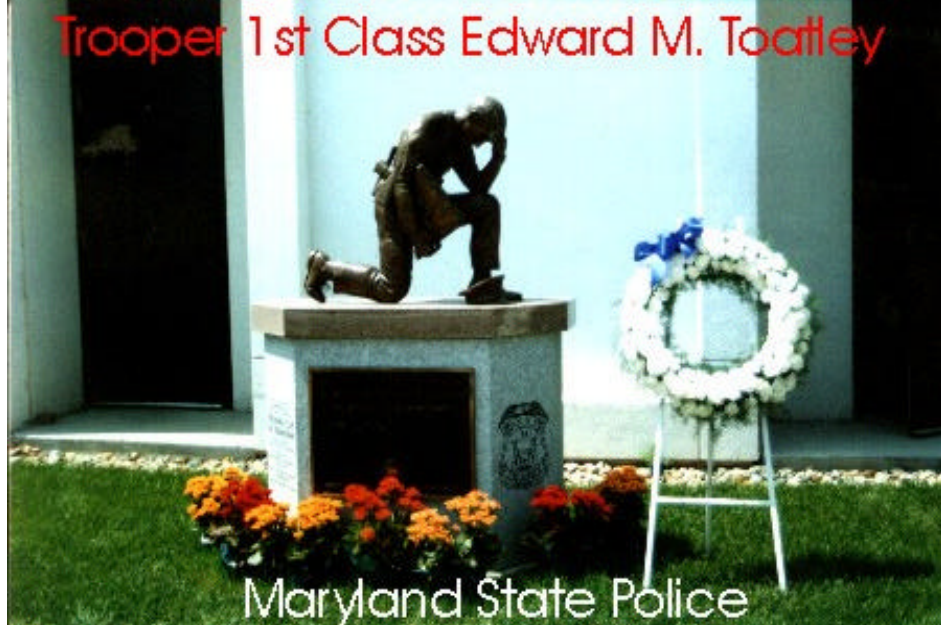

The statue was designed by Brodin Studios, Inc. Law Enforcement Recognition
Minneapolis, MN (c) 1995 All Rights Reserved

“Only you could know the pain”

Men and women in the law enforcement community
from around the globe feel your loss.
Trooper Toatley will always have a seat in our “roll call
room.” as he watches over and guides all officers
forever who answer the call.

From the TopCops family, we send our condolences.
You and your loved one will be remembered always as
heroes.

TopCops on the Internet
<http://www.topcops.com>
T.E.A.R.S
(TopCops Enforcement Agencies
Reaching Survivors)
From Around the World

Made especially for you by: TopCops on the Internet
Deborah Gullely
Brenda Leigh-Higgs (coordinator)
Post Office Box 531
Flushing, New York 11367
Email to: T.E.A.R.S@TopCops.com

TopCops on the Internet
Post Office Box 531
Flushing, New York 11367
<http://www.topcops.com/>

T.E.A.R.S
(TopCops Enforcement Agencies Reaching Survivors)
T.E.A.R.S@TopCops.com
Consoling Families of Fallen Officers
From Around The World
<http://www.topcops.com/condolence.htm>
Our condolences to the Toatley Family